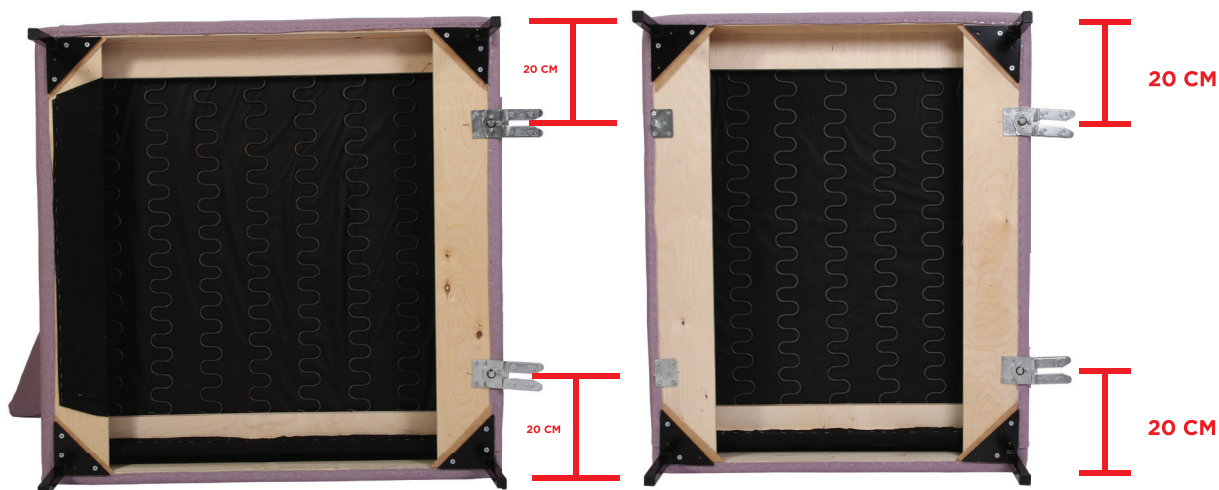

SEASONS MOODULITE KLAMBRITE PAIGALDAMINE

KLAMBRID TULEKS KINNITADA DIIVANI MOODULI
ALLA KRUVIDEGA, KASUTADES SELLEKS KRUVIKEERAJAT VÕI AKUTRELLI.

VEENDU ET KLAMBRITE ASUKOHAID OLEKSID KOHAKUTTI JA ÕIGETEL KAUGUSTEL,
NII NAGU ON NÄIDATUD ALLOLEVATEL PILTIDEL.

INSTALLATION OF CLAMPS TO SEASONS MODULES

CLAMPS SHOULD BE FIXED UNDER THE SOFA MODULE WITH SCREWS, USING THE SCREWDRIVER OR BATTERY DRILL.

MAKE SURE THAT THE CLAMPS ARE PLACED AT THE SAME DISTANCE LIKE IT IS SHOWN IN THE FOLLOWING PICTURES.