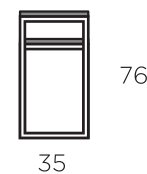

Carbo FS44

Carbo VL40
night table

Carbo TV154

Carbo KN35

CARBO

RAVE
FURNITURE
WITH A DIFFERENCE SINCE 1993