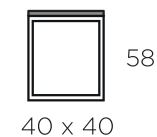

Carbo VL40
night table