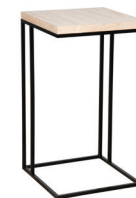

CARBO

Table top / 3cm MDF with natural oak, white oak or black oak veneer
Frame / black metal

RAVE
FURNITURE
WITH YOU SINCE 1992

www.ravefurniture.eu

Carbo L75

Carbo L93

Carbo L40

Carbo L44

Carbo FS44

Carbo VL40
night table

Carbo TV154

Carbo KN35

CARBO

RAVE
FURNITURE
WITH A DIFFERENCE SINCE 1993