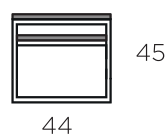

Carbo TV154