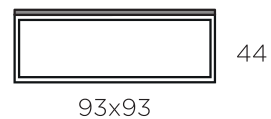

CARBO

Table top / 3cm MDF with natural oak, white oak or black oak veneer
Frame / black metal

RAVE
FURNITURE
WITH YOU SINCE 1992

www.ravefurniture.eu

Carbo L75

Carbo L93

Carbo L40

Carbo L44