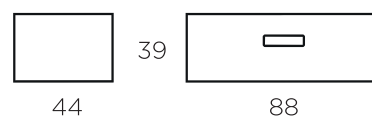

CARBO

Table top / 3cm MDF with natural oak, white oak or black oak veneer
Frame / black metal

RAVE
FURNITURE
WITH YOU SINCE 1992

www.ravefurniture.eu

Carbo FS44