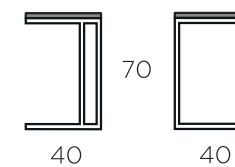

CARBO

Table top / 3cm MDF with natural oak, white oak or black oak veneer
Frame / black metal

RAVE
FURNITURE
WITH YOU SINCE 1992

www.ravefurniture.eu

Carbo L75

Carbo L93

Carbo L40

Carbo L44