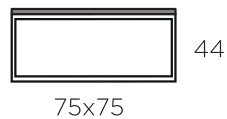

CARBO

Table top / 3cm MDF with natural oak, white oak or black oak veneer
Frame / black metal

RAVE
FURNITURE
WITH YOU SINCE 1992

www.ravefurniture.eu

Carbo L75

Carbo L93

Carbo L40

Carbo L44